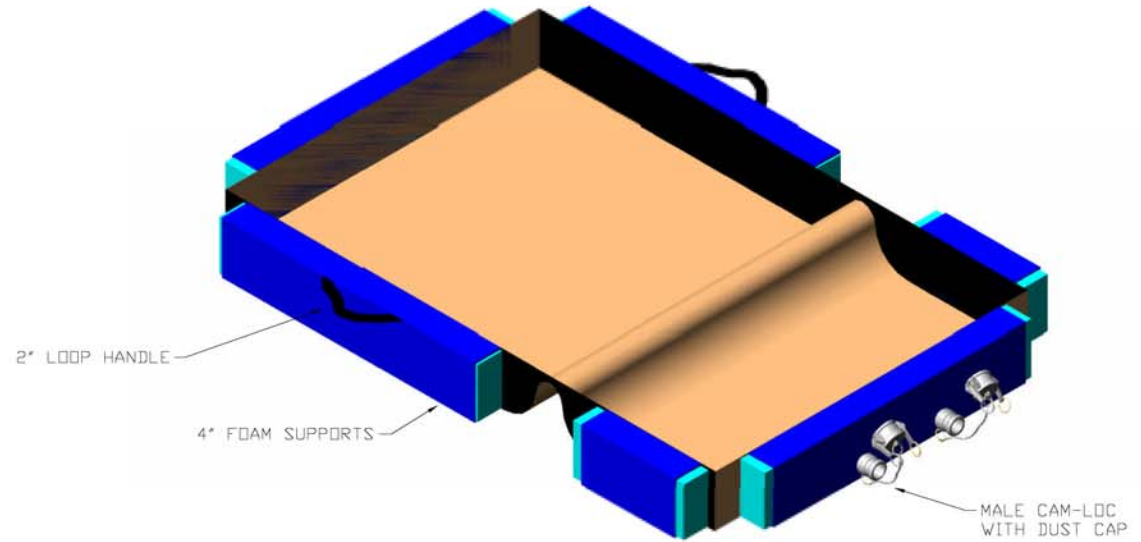

TOP VIEW

ISO VIEW

SIDE VIEW

END VIEW

NOTE:
 FABRIC IS A SEAMAN'S XR-5 BLACK
 FOAM IS A CLOSED CELL POLYURETHANE
 INCLUDES 2 SECTIONS OF 25' LONG 2" NON-COLAPSABLE HOSE
 WITH FEMALE CAM-LOC ON ONE END AND NOTHING ON THE OTHER

DRAWN BY	CHECKED
DC	
SCALE	APPROVED
NONE	

TITLE		RAIL BERM		REV. B
UNITS	DRAWING NO.	CONTAINMENT CORP.		
INCH	FB-6-4-RB	10887 Portal Drive		
SHEET	DATE	Los Alamitos, CA 90720		
1 OF 1	1/11/07	(800) 235-7421		